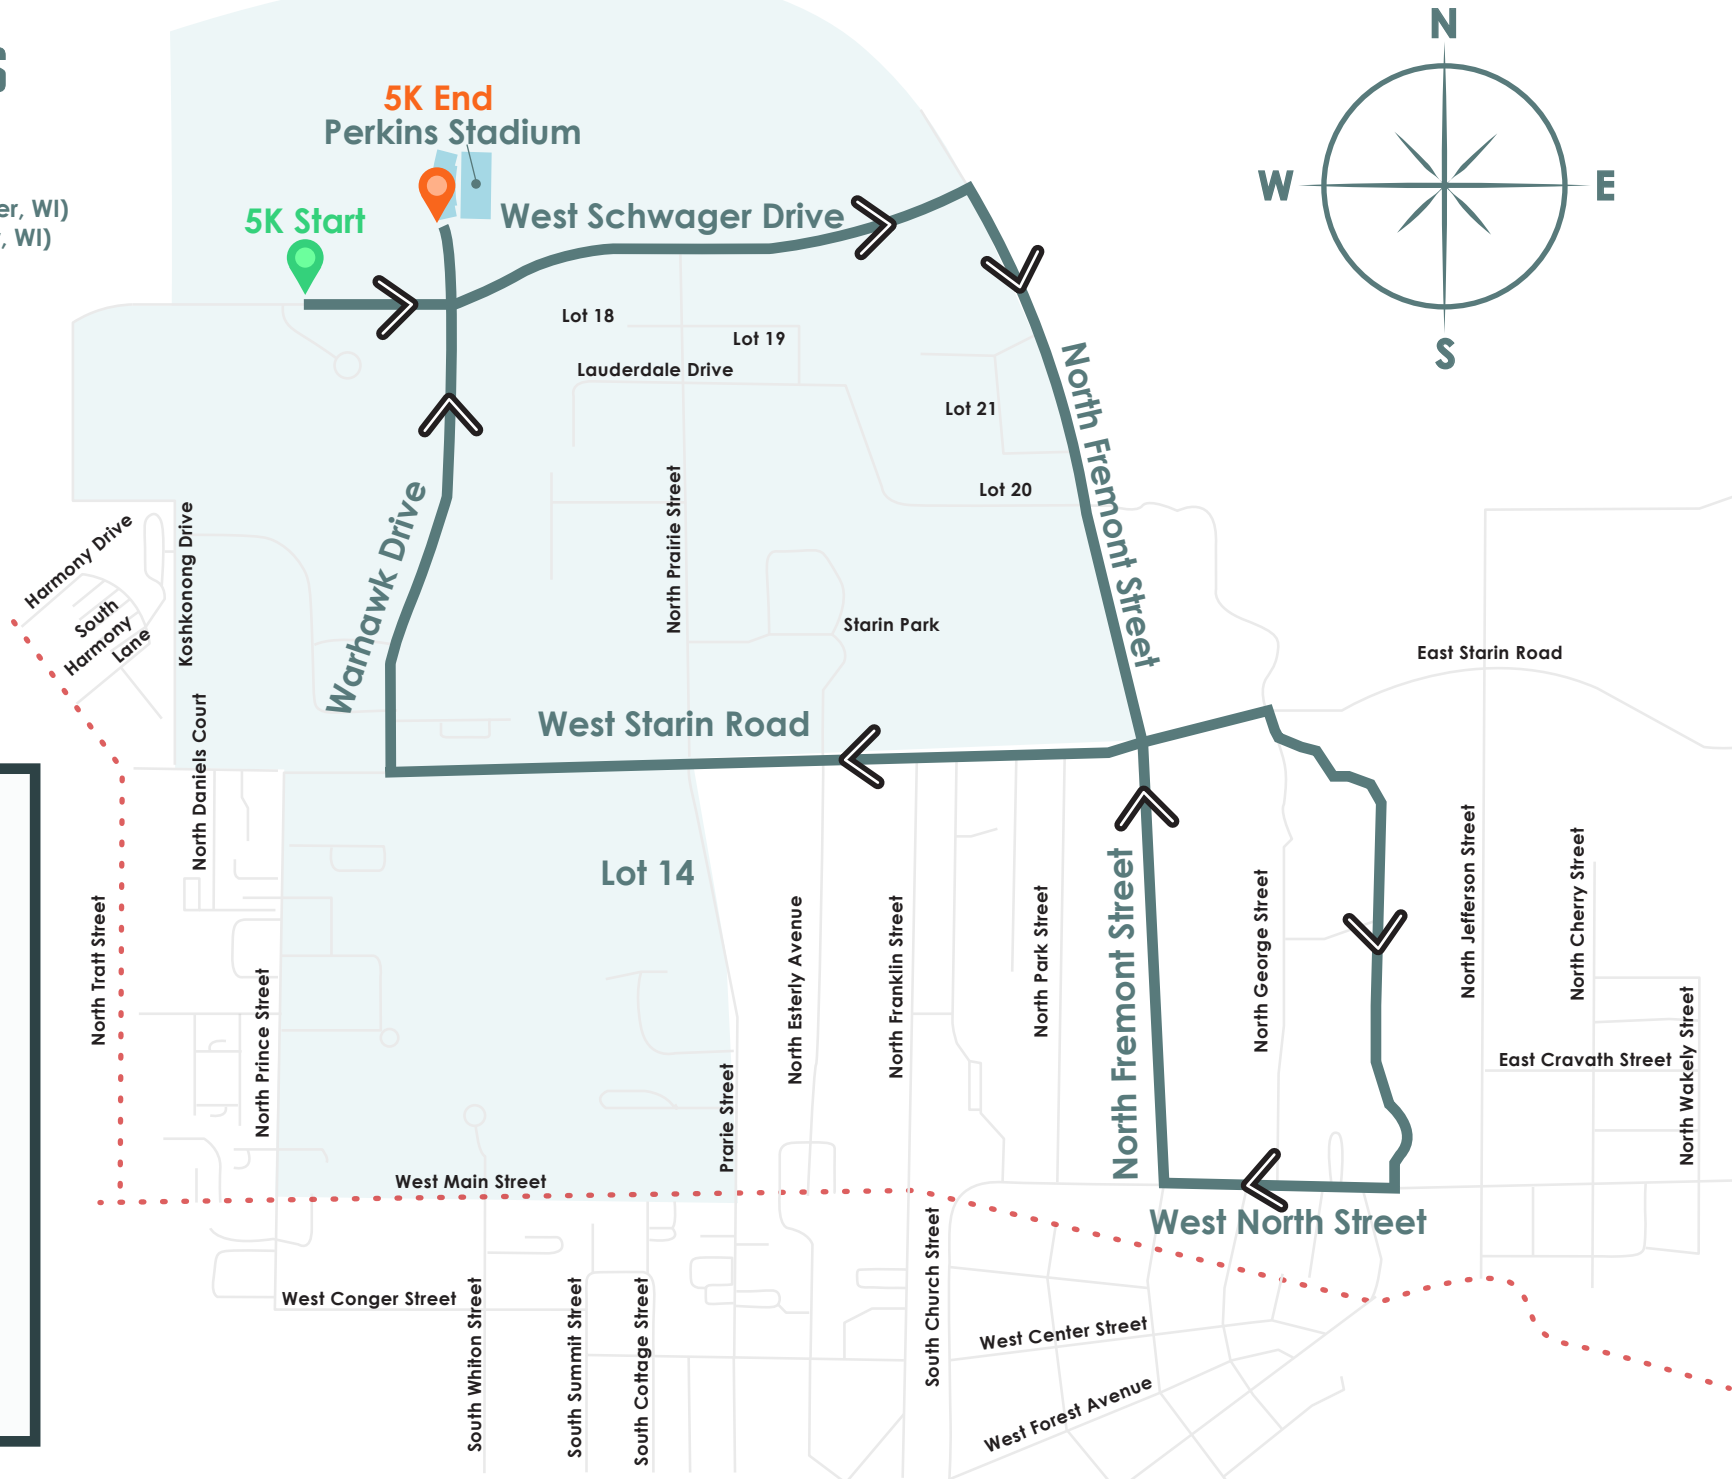

DISCOVER WHITEWATER SERIES

5K MAP

START (Half): West Schwager Drive (Whitewater, WI)
 START (5k): West Schwager Drive (Whitewater, WI)
 FINISH: Perkins Stadium (Whitewater, WI)

DISCOVER WHITEWATER SERIES

RUN. WALK. FUN.

- Half Marathon Route
- 5K Route
- Central Streets
- 📍 5K Start
- 📍 5K End
- UW-Whitewater Campus footprint