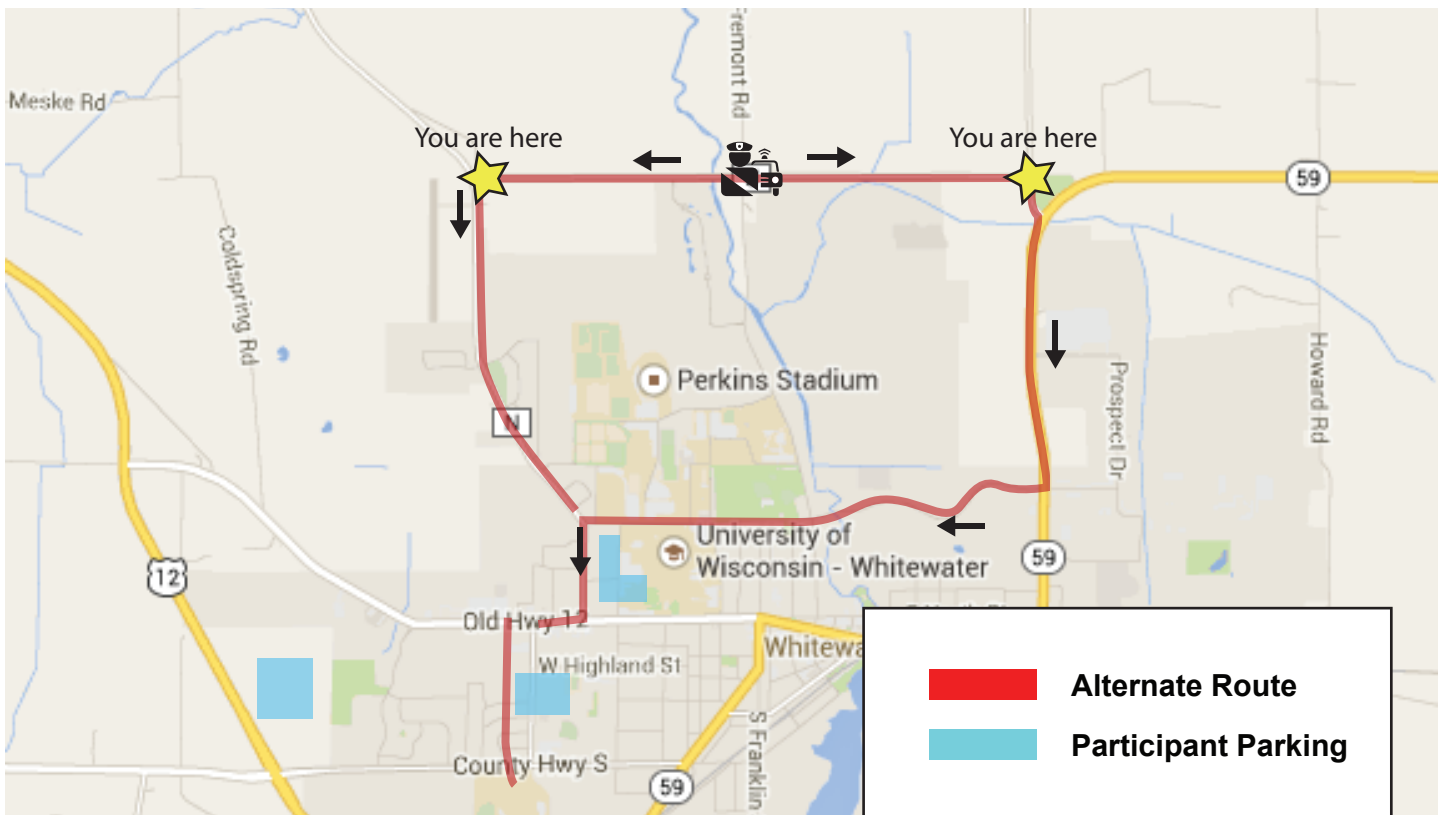

Registration and some parking is at the High School. Overflow satellite sites are at the middle school and University Center of the Arts. Shuttles will run every 20 minutes from the satellite lots to the high school and back from 6:00 AM through 1:00 PM. If going down N- may have to wait for runners to cross