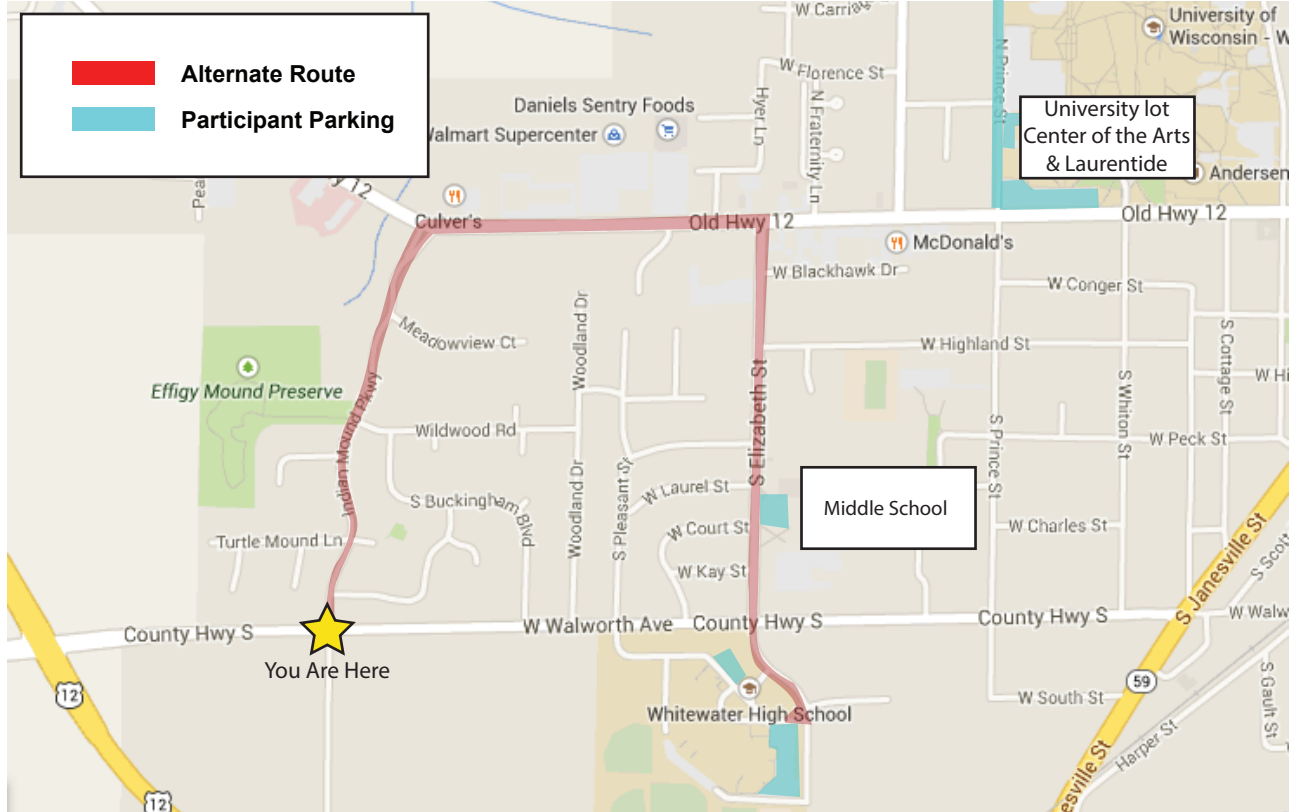

Registration and some parking is at the High School. Overflow satellite sites are at the middle school and University Center of the Arts. Shuttles will run every 20 minutes from the satellite lots to the high school and back from 6:00 AM through 1:00 PM.